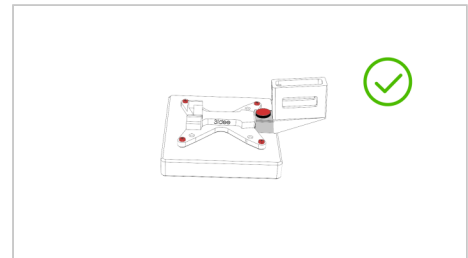

Step 3

This is how the two parts 1 and 2 screwed together should now look. (Figure 3)

After tightening, part1 sits with some play in part2. This is intentional and important for proper assembly.

Figure 3

Step 4

Now attach your PC VESA adapter to your Mini-PC / ThinClient with the VESA hole size 75x75mm or 100x100mm. (Figure 4)

Please note the compatibility on **page 4 - page 18**.

Figure 4

Step 5

This is how the mounted VESA adapter looks like on your Mini-PC / ThinClient. (Figure 5)

Figure 5

Step 6

Now slide the assembled bundle (PC VESA adapter + Mini-PC / ThinClient) into the lower part of your HP EliteDisplay. (Figure 6)

Figure 6

Step 7

Make sure the two top tabs are flush with the EliteDisplay. (Figure 7)