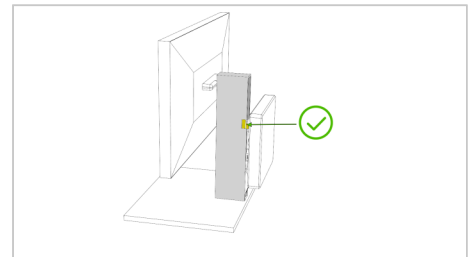

Figure 5

Step 6

Now slide the assembled bundle (PC VESA adapter + Mini-PC / ThinClient) into the lower part of your HP EliteDisplay. (Figure 6)

Figure 6

Step 7

Make sure the two top tabs are flush with the EliteDisplay. (Figure 7)

Good to know: Due to the slight angle of the PC VESA adapter, it creates a slight pressure so that the adapter is firmly attached to your EliteDisplay.

Figure 7

Step 8

Completely pushed in, your newly tidy workspace now looks like this. (Figure 8)