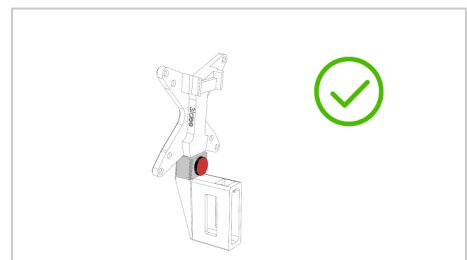

<https://help.3idee.eu/en/contact>

Assembly Instruction

Step 1

Insert part1 into the lower part2 as shown. (Figure 1)

Figure 1

Step 2

Now screw the supplied knurled screw into the lower part2. (Figure 2)

Figure 2

Step 3

This is how the two parts 1 and 2 screwed together should now look. (Figure 3)

After tightening, part1 sits with some play in part2. This is intentional and important for proper assembly.

Figure 3

Step 4

Now attach your PC VESA adapter to your Mini-PC / ThinClient with the VESA hole size 75x75mm or 100x100mm. (Figure 4)

Please note the compatibility on **page 4 - page 18**.

Figure 4

Step 5

This is how the mounted VESA adapter looks like on your Mini-PC / ThinClient. (Figure 5)