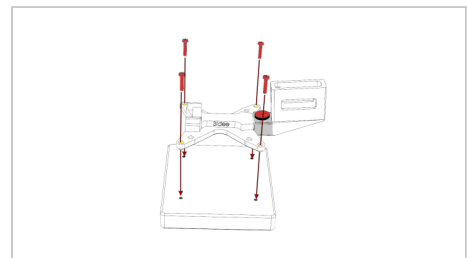

Step 3

This is how the two parts 1 and 2 screwed together should now look. (Figure 3)

After tightening, part1 sits with some play in part2. This is intentional and important for proper assembly.

Figure 3

Step 4

Now attach your PC VESA adapter to your Mini-PC / ThinClient with the VESA hole size 75x75mm or 100x100mm. (Figure 4)

Please note the compatibility on **page 4 - page 18**.

Figure 4

Step 5

This is how the mounted VESA adapter looks like on your Mini-PC / ThinClient. (Figure 5)