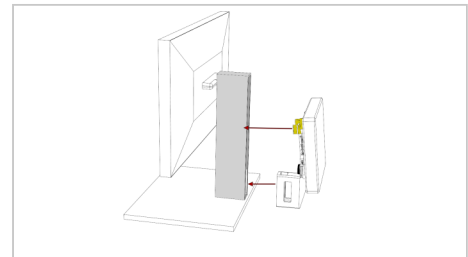

Step 3

This is how the two parts 1 and 2 screwed together should now look. (Figure 3)

After tightening, part1 sits with some play in part2. This is intentional and important for proper assembly.

Figure 3

Figure 5

Step 6

Now slide the assembled bundle (PC VESA adapter + Mini-PC / ThinClient) into the lower part of your HP EliteDisplay. (Figure 6)

Figure 6

Step 7

Make sure the two top tabs are flush with the EliteDisplay. (Figure 7)

Good to know: Due to the slight angle of the PC VESA adapter, it creates a slight pressure so that the adapter is firmly attached to your EliteDisplay.

Figure 7

Step 8

Completely pushed in, your newly tidy workspace now looks like this. (Figure 8)