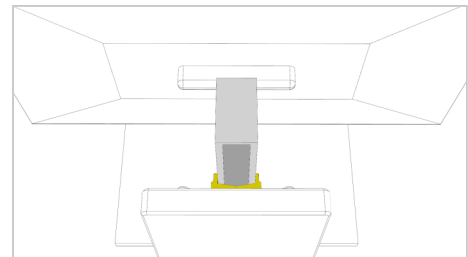

Figure 5

Step 6

Now slide the assembled bundle (PC VESA adapter + Mini-PC / ThinClient) into the lower part of your HP EliteDisplay. (Figure 6)

Figure 6

Step 7

Make sure the two top tabs are flush with the EliteDisplay. (Figure 7)

Good to know: Due to the slight angle of the PC VESA adapter, it creates a slight pressure so that the adapter is firmly attached to your EliteDisplay.

Figure 7

Step 8

Completely pushed in, your newly tidy workspace now looks like this. (Figure 8)